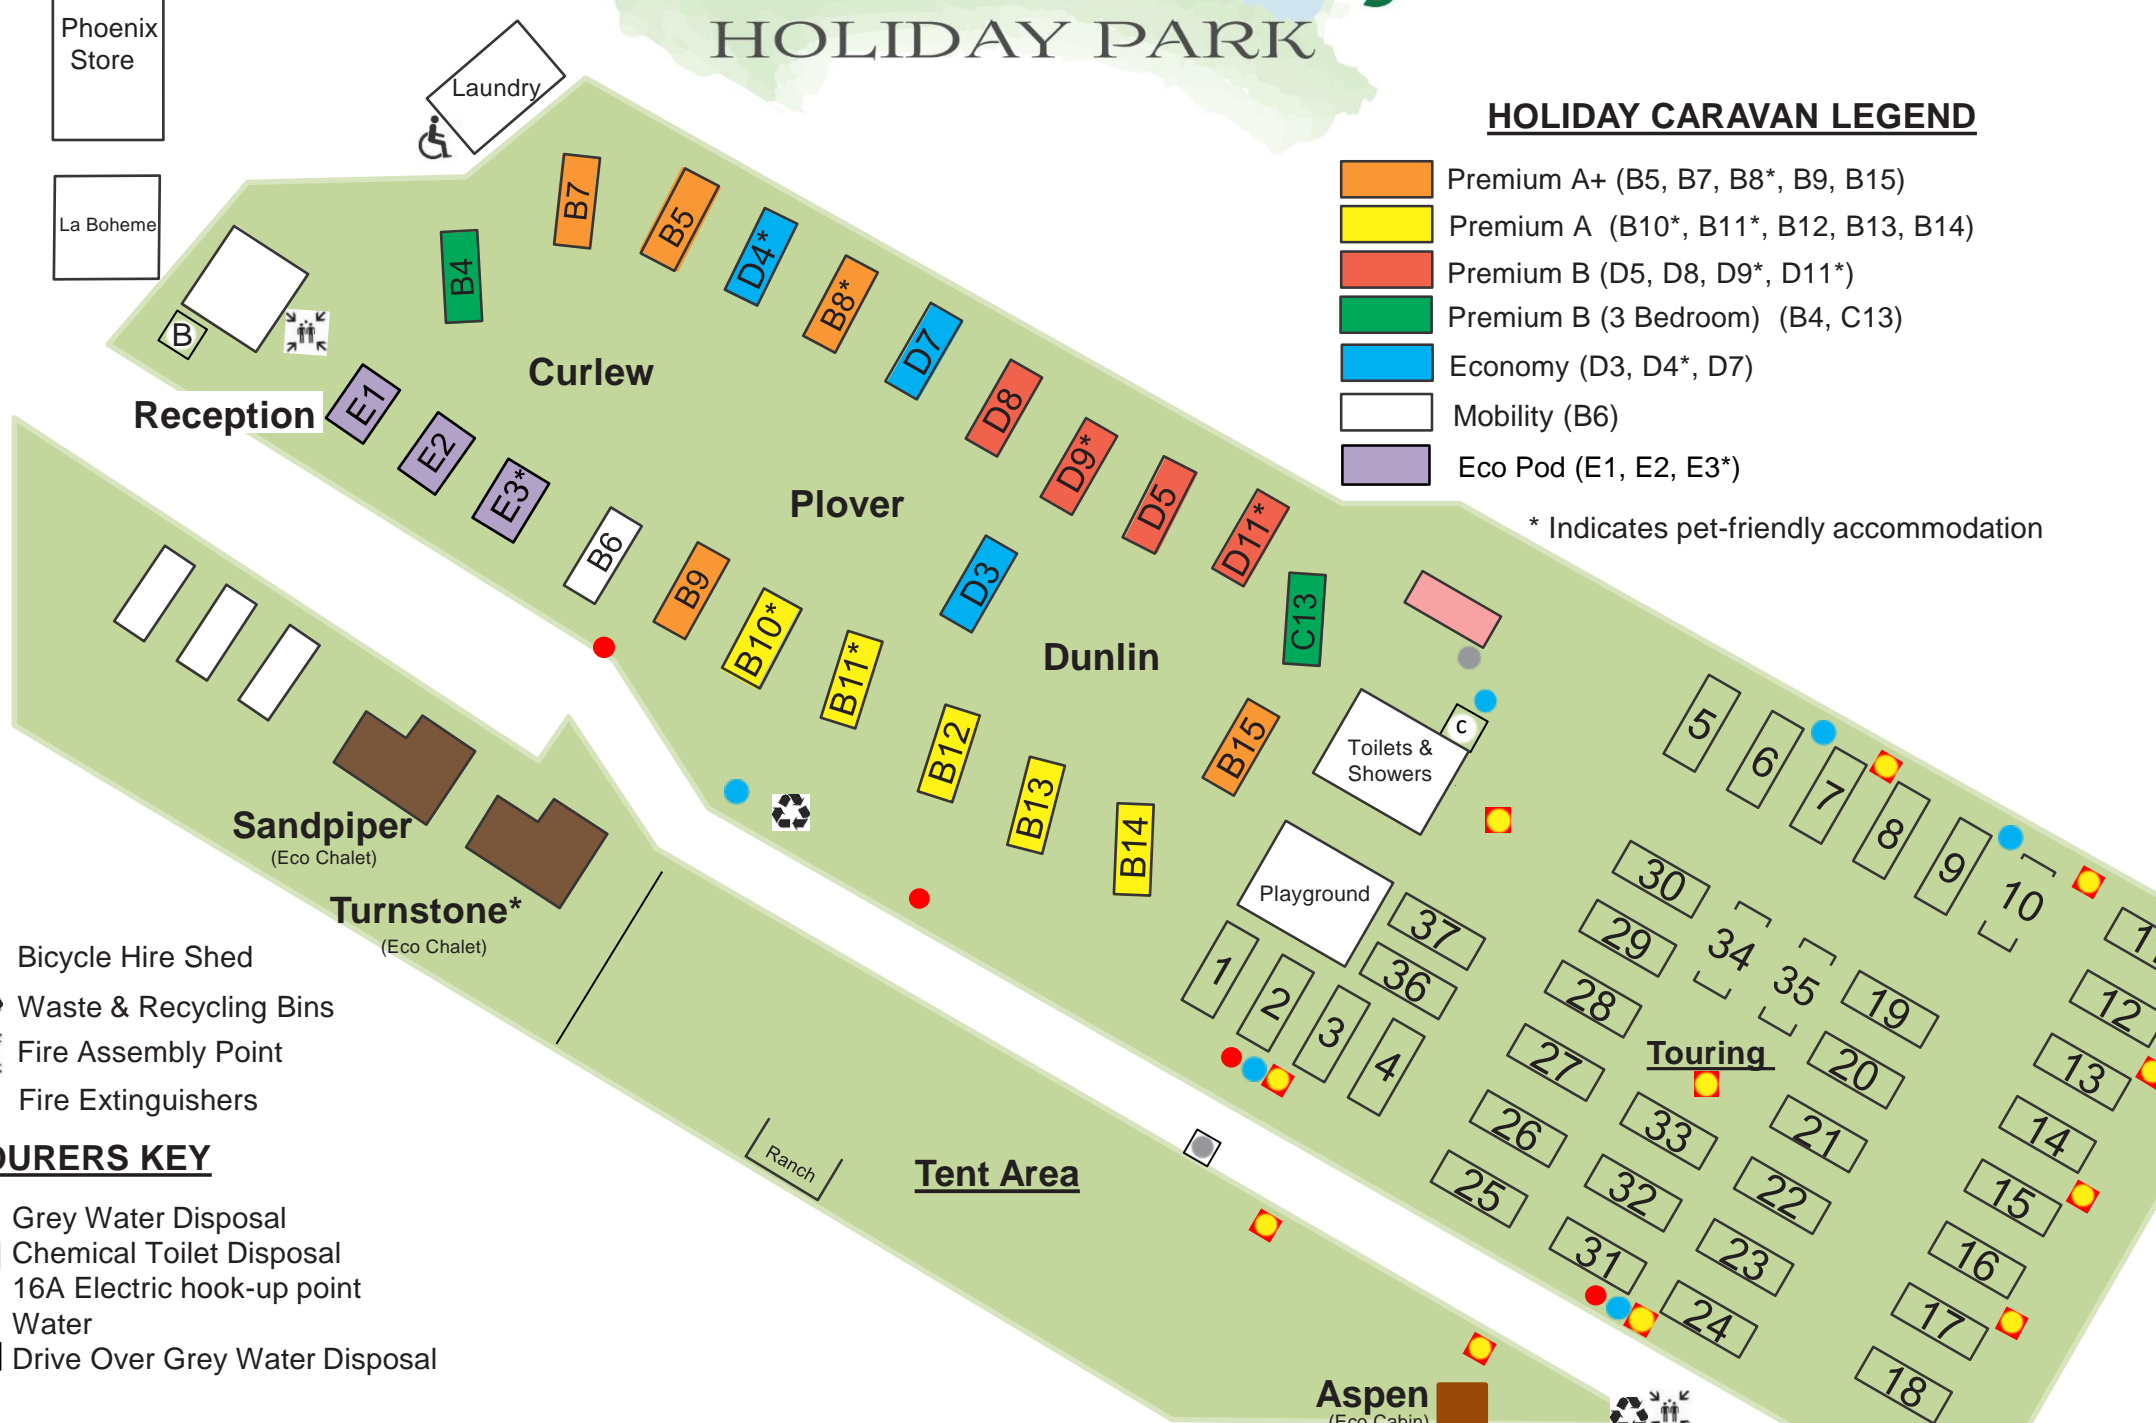

findhorn bay

HOLIDAY PARK

Phoenix Store

La Boheme

Laundry

HOLIDAY CARAVAN LEGEND

- Premium A+ (B5, B7, B8*, B9, B15)
- Premium A (B10*, B11*, B12, B13, B14)
- Premium B (D5, D8, D9*, D11*)
- Premium B (3 Bedroom) (B4, C13)
- Economy (D3, D4*, D7)
- Mobility (B6)
- Eco Pod (E1, E2, E3*)

* Indicates pet-friendly accommodation

- Bicycle Hire Shed
- Waste & Recycling Bins
- Fire Assembly Point
- Fire Extinguishers

TOURERS KEY

- Grey Water Disposal
- Chemical Toilet Disposal
- 16A Electric hook-up point
- Water
- Drive Over Grey Water Disposal